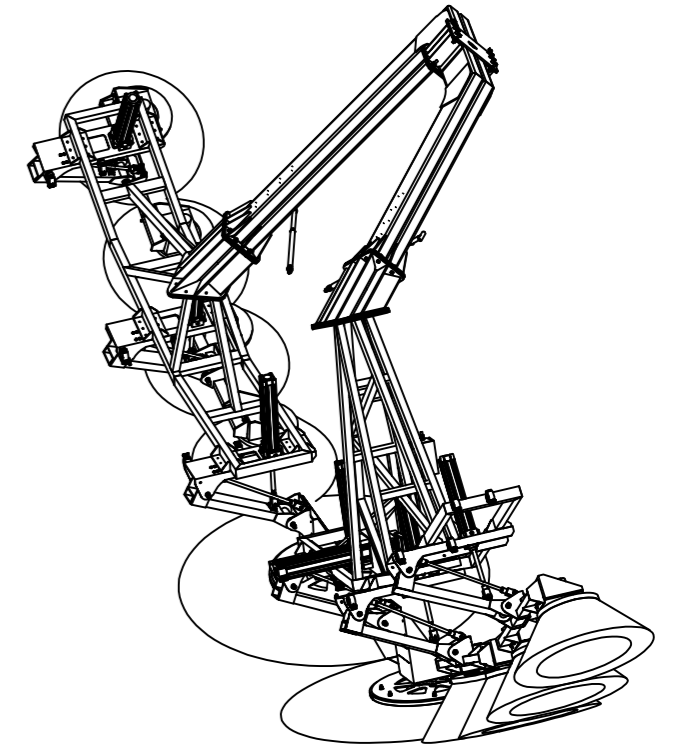

FRONT ELEVATION  
ESCALA 1/30

LATERAL SIDE  
ESCALA 1/30

PERSPECTIVES  
SIN ESCALA

PLANT  
ESCALA 1/30

Project:		CLEANING EQUIPMENT BY BRUSHING FOR PARABOLIC MIRRORS ST 8.2 (BR-PTM) - CLEANING ON THE LEFT OF THE VEHICLE		Check. by: MBN	
Designation:		GENERAL PLANE		Approv. by: APP	
Scale: Indicated	Format: A2	Sheet: 01 of: 01	1123-PL-0000-00-0001-00	Rev: A	19/10/2020 Drawn by: JSG