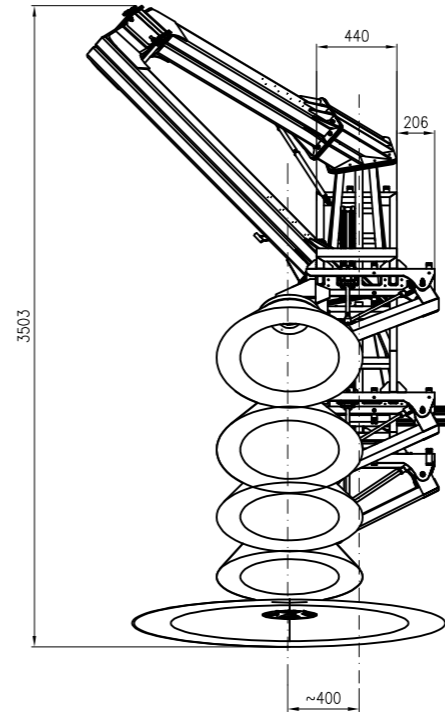

FRONT ELEVATION  
ESCALA 1/30

LATERAL SIDE  
ESCALA 1/30

PERSPECTIVES  
SIN ESCALA

PLANT  
ESCALA 1/30

Project:		CLEANING EQUIPMENT BY BRUSHING FOR PARABOLIC MIRRORS ST 8.2 (BR-PTM) - CLEANING ON THE LEFT OF THE VEHICLE		Check. by: MBN	
Designation:		GENERAL PLANE		Approv. by: APP	
Scale: Indicated	Format: A2	Sheet: 01 of: 01	1123-PL-0000-00-0001-00	Rev: A	19/10/2020 Drawn by: JSG