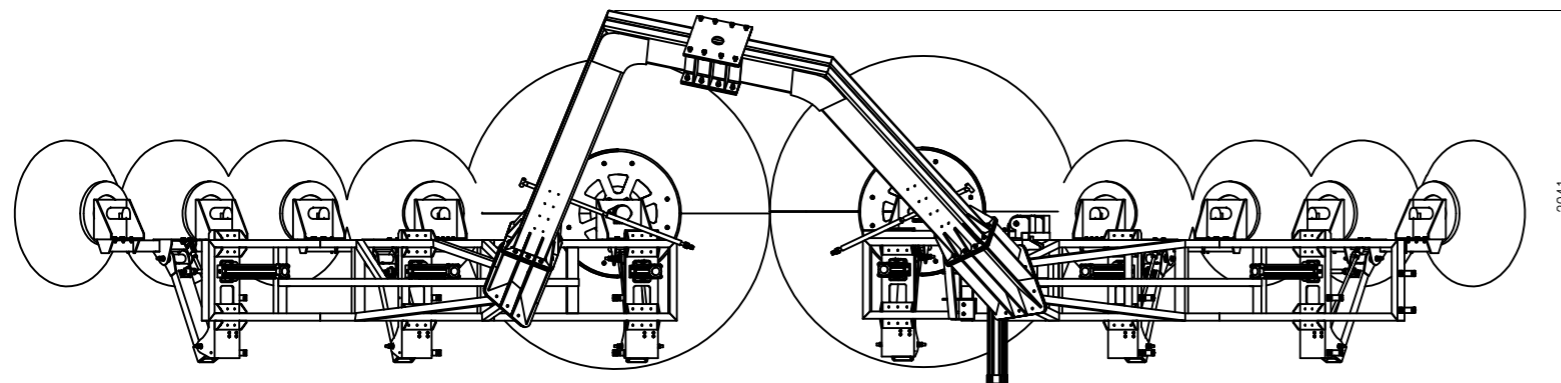

FRONT ELEVATION  
ESCALA 1/30

LATERAL SIDE  
ESCALA 1/30

PERSPECTIVES  
SIN ESCALA

PLANT  
ESCALA 1/30

Project:		CLEANING EQUIPMENT BY BRUSHING FOR PARABOLIC MIRRORS ST 8.2 (BR-PTM) - CLEANING ON THE LEFT OF THE VEHICLE		Check. by: MBN	
Designation:		GENERAL PLANE		Approv. by: APP	
Scale: Indicated	Format: A2	Sheet: 01 of: 01	1123-PL-0000-00-0001-00	Rev: A	19/10/2020 Drawn by: JSG