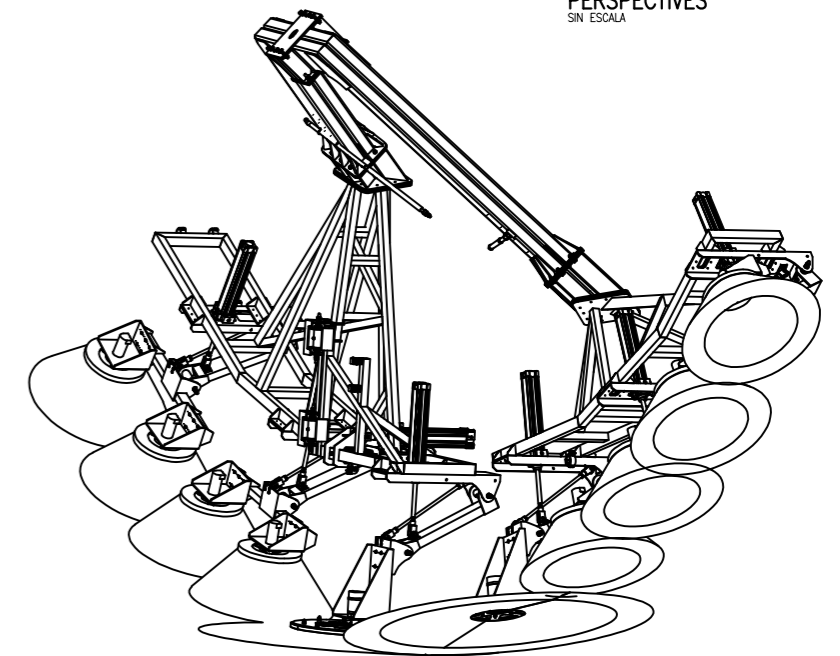

FRONT ELEVATION  
ESCALA 1/30

LATERAL SIDE  
ESCALA 1/30

PERSPECTIVES  
SIN ESCALA

PLANT  
ESCALA 1/30

Project:		CLEANING EQUIPMENT BY BRUSHING FOR PARABOLIC MIRRORS ST 8.2 (BR-PTM) - CLEANING ON THE LEFT OF THE VEHICLE		Check. by: MBN	
Designation:		GENERAL PLANE		Approv. by: APP	
Scale: Indicated	Format: A2	Sheet: 01 of: 01	1123-PL-0000-00-0001-00	Rev: A	19/10/2020 Drawn by: JSG